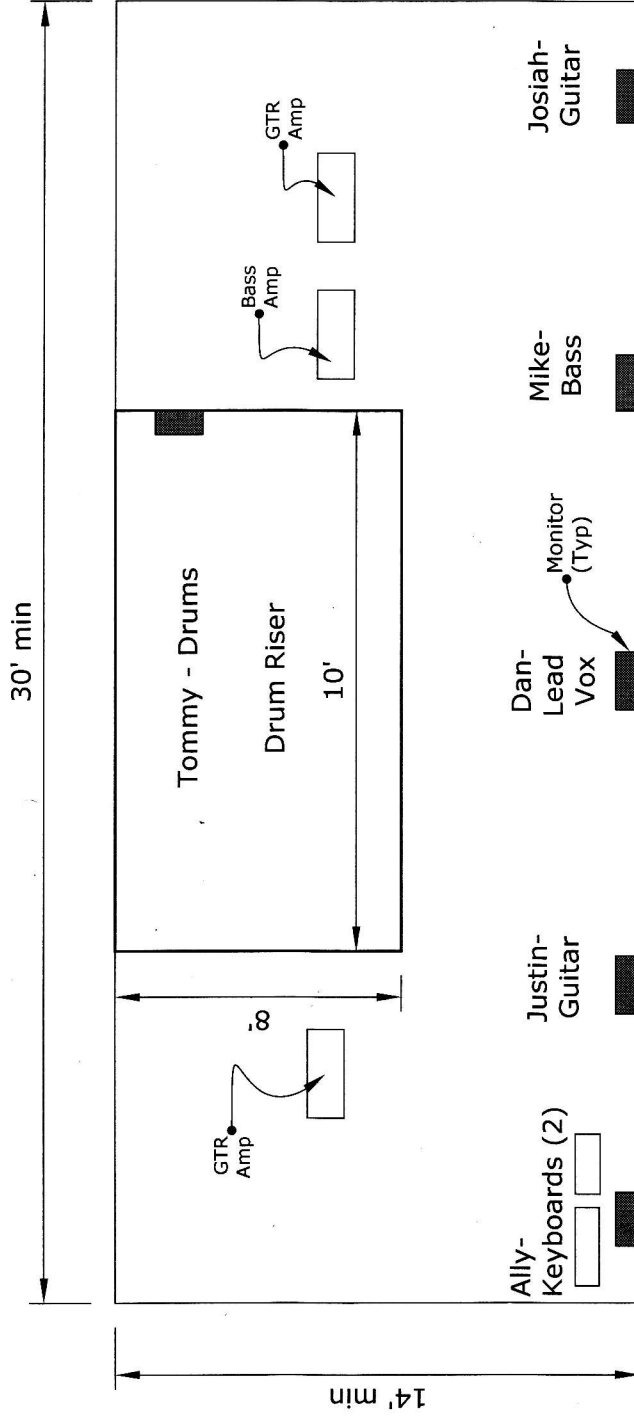

Dragonstown Dan - Alice Cooper Tribute

Band Technical Rider and Stage Plot - (Ref Section 9,
Performance Contract Rider)

NOT TO SCALE

Technical Notes:

- * Dan Vocal Mic - Wireless Mic (Mic and Stand provided by Band)
- * Justin-Mike-Ally - Background Vocals - standard Vocal Mics/Stands provided by house
- * Mike's Bass Amp - Direct to board
- * Justin & Josiah Amps - Mic'd w/SM58 or Equiv provided by house
- * Tommy's Drums - Drum Mics provided by house

Adequate 110 AC power and amount of outlets to be provided in front and to the rear of stage.

No front of house PA speakers to be on the minimum 14'x30' stage footprint. Band is stage performance oriented and need the full footprint for various stage props/instruments/stage dancers/actors.